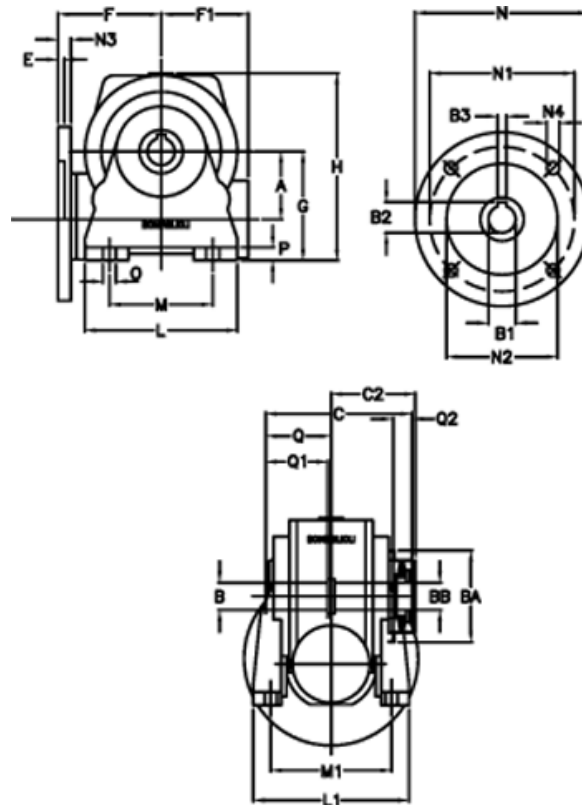

Article number: 390204902413216

Description: Worm Gear with Torque Limiter
VF 49-L1-N-24 P80B5

Measures

a = 49.50	C2 = 63,5	L1 = 124	O = 8.5
B = 25	Description = VF 49N-xx-80B14	m = 63	P = 12
B1 E7 = 19	E = 3.0	M1 = 98.5	Q = 51.0
B2 = 21.8	F = 70	N = 120	Q1 = 41
B3 H9 = 6	F1 = 63	N1 = 100	Q2 = 15
BA = 63	g = 82	N2 = 80	
BB H7 = 14	H = 138.0	N3 = 10.0	
C = 105	L = 110	N4 = 7	